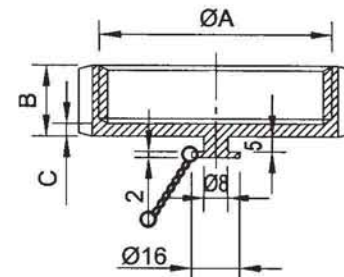

Unit: mm

RJT Hexagonal Nut RJT-13H

SIZE	A	B	C
1.0"	42.266X8 TPI WHIT	33.45	22.2
1.5"	54.966X8 TPI WHIT	46.0	22.2
2.0"	67.920X6 TPI WHIT	58.67	22.2
2.5"	80.620X6 TPI WHIT	71.4	22.2
3.0"	93.320X6 TPI WHIT	84.1	22.2
4.0"	118.720X6 TPI WHIT	109.7	22.2
6.0"	169.520X6 TPI WHIT	163.0	24.0

RJT Round Nut RJT-13R

SIZE	A	B	C	Slots
1.0"	42.266X8 TPI WHIT	58.5	33.45	4
1.5"	54.966X8 TPI WHIT	74.0	46.0	4
2.0"	67.920X6 TPI WHIT	85.5	58.67	6
2.5"	80.620X6 TPI WHIT	98.5	71.4	6
3.0"	93.320X6 TPI WHIT	111.6	84.1	8
4.0"	119.0X6 TPI WHIT	138.0	109.7	8
6.0"	169.520X6 TPI WHIT	197.0	163.0	10

RJT Hexagonal Blank Nut RJT-13HBN

SIZE	A	B	Slots
1.0"	42.266X8 TPI WHIT	22.2	4
1.5"	54.966X8 TPI WHIT	22.2	4
2.0"	67.920X6 TPI WHIT	22.2	4
2.5"	80.620X6 TPI WHIT	22.2	4
3.0"	93.320X6 TPI WHIT	22.2	4
4.0"	118.720X6 TPI WHIT	22.2	4

RJT Hexagonal Nut RJT-13H

SIZE	A	B	C
1.0"	42.266X8TPI WHIT	33.45	22.2
1.5"	54.966X8TPI WHIT	46.0	22.2
2.0"	67.920X6TPI WHIT	58.67	22.2
2.5"	80.620X6TPI WHIT	71.4	22.2
3.0"	93.320X6TPI WHIT	84.1	22.2
4.0"	118.720X6TPI WHIT	109.7	22.2
6.0"	169.520X6TPI WHIT	163.0	24.0