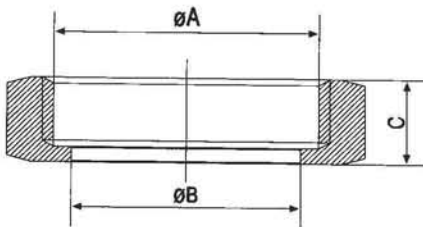

Unit: mm

RJT Hexagonal Nut RJT-13H

SIZE	A	B	C
1.0"	42.266X8 TPI WHIT	33.45	22.2
1.5"	54.966X8 TPI WHIT	46.0	22.2
2.0"	67.920X6 TPI WHIT	58.67	22.2
2.5"	80.620X6 TPI WHIT	71.4	22.2
3.0"	93.320X6 TPI WHIT	84.1	22.2
4.0"	118.720X6 TPI WHIT	109.7	22.2
6.0"	169.520X6 TPI WHIT	163.0	24.0

RJT Round Nut RJT-13R

SIZE	A	B	C	Slots
1.0"	42.266X8 TPI WHIT	58.5	33.45	4
1.5"	54.966X8 TPI WHIT	74.0	46.0	4
2.0"	67.920X6 TPI WHIT	85.5	58.67	6
2.5"	80.620X6 TPI WHIT	98.5	71.4	6
3.0"	93.320X6 TPI WHIT	111.6	84.1	8
4.0"	119.0X6 TPI WHIT	138.0	109.7	8
6.0"	169.520X6 TPI WHIT	197.0	163.0	10

RJT Welding Liner RJT-14

SIZE	A	B	C	D	E
1.0"	22.1	25.4	32.5	41.3	19.5
1.5"	34.8	38.1	45.2	54.0	19.5
2.0"	47.5	50.8	57.9	66.7	19.5
2.5"	60.2	63.5	70.6	79.4	19.5
3.0"	72.9	76.2	83.3	92.1	19.5
4.0"	97.6	101.6	108.7	117.5	19.5
6.0"	148.0	152.4	161.8	169.1	23.5

RJT Hexagonal Blank Nut RJT-13HBN

SIZE	A	B	Slots
1.0"	42.266X8 TPI WHIT	22.2	4
1.5"	54.966X8 TPI WHIT	22.2	4
2.0"	67.920X6 TPI WHIT	22.2	4
2.5"	80.620X6 TPI WHIT	22.2	4
3.0"	93.320X6 TPI WHIT	22.2	4
4.0"	118.720X6 TPI WHIT	22.2	4