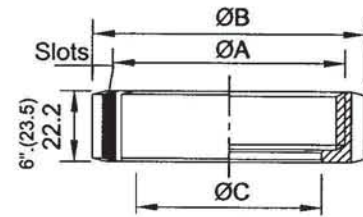

Unit: mm

RJT Hexagonal Nut RJT-13H

SIZE	A	B	C
1.0"	42.266X8 TPI WHIT	33.45	22.2
1.5"	54.966X8 TPI WHIT	46.0	22.2
2.0"	67.920X6 TPI WHIT	58.67	22.2
2.5"	80.620X6 TPI WHIT	71.4	22.2
3.0"	93.320X6 TPI WHIT	84.1	22.2
4.0"	118.720X6 TPI WHIT	109.7	22.2
6.0"	169.520X6 TPI WHIT	163.0	24.0

RJT Round Nut RJT-13R

SIZE	A	B	C	Slots
1.0"	42.266X8 TPI WHIT	58.5	33.45	4
1.5"	54.966X8 TPI WHIT	74.0	46.0	4
2.0"	67.920X6 TPI WHIT	85.5	58.67	6
2.5"	80.620X6 TPI WHIT	98.5	71.4	6
3.0"	93.320X6 TPI WHIT	111.6	84.1	8
4.0"	119.0X6 TPI WHIT	138.0	109.7	8
6.0"	169.520X6 TPI WHIT	197.0	163.0	10

RJT Hexagonal Nut RJT-13H

SIZE	A	B	C
1.0"	42.266X8TPI WHIT	33.45	22.2
1.5"	54.966X8TPI WHIT	46.0	22.2
2.0"	67.920X6TPI WHIT	58.67	22.2
2.5"	80.620X6TPI WHIT	71.4	22.2
3.0"	93.320X6TPI WHIT	84.1	22.2
4.0"	118.720X6TPI WHIT	109.7	22.2
6.0"	169.520X6TPI WHIT	163.0	24.0

SIZE	A	B	C
1.0"	33.3	6.6	3.2
1.5"	46.0	6.6	3.2
2.0"	58.7	6.6	3.2
2.5"	71.4	6.6	3.2
3.0"	84.1	6.6	3.2
4.0"	109.5	6.6	3.2
6.0"	162.6	6.6	3.2

RJT Expanding Male RJT-15R

SIZE	A	B	C	D
1.0"	45.72X8T WHIT	32.5	25.5	20
1.5"	58.42X8T WHIT	45.2	38.2	24
2.0"	72.72X6T WHIT	57.9	50.9	28
2.5"	85.42X6T WHIT	70.6	63.6	32
3.0"	98.12X6T WHIT	83.3	76.3	32
4.0"	123.82X6T WHIT	108.7	101.7	32