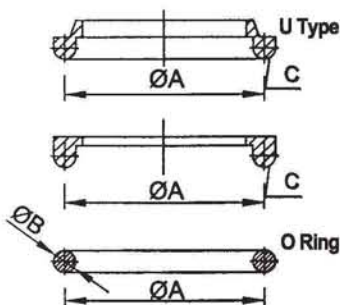

RJT Welding Liner RJT-14

SIZE	A	B	C	D	E
1.0"	22.1	25.4	32.5	41.3	19.5
1.5"	34.8	38.1	45.2	54.0	19.5
2.0"	47.5	50.8	57.9	66.7	19.5
2.5"	60.2	63.5	70.6	79.4	19.5
3.0"	72.9	76.2	83.3	92.1	19.5
4.0"	97.6	101.6	108.7	117.5	19.5
6.0"	148.0	152.4	161.8	169.1	23.5

RJT Hexagonal Blank Nut RJT-13HBN

SIZE	A	B	Slots
1.0"	42.266X8 TPI WHIT	22.2	4
1.5"	54.966X8 TPI WHIT	22.2	4
2.0"	67.920X6 TPI WHIT	22.2	4
2.5"	80.620X6 TPI WHIT	22.2	4
3.0"	93.320X6 TPI WHIT	22.2	4
4.0"	118.720X6 TPI WHIT	22.2	4

RJT Hexagonal Nut RJT-13H

SIZE	A	B	C
1.0"	42.266X8TPI WHIT	33.45	22.2
1.5"	54.966X8TPI WHIT	46.0	22.2
2.0"	67.920X6TPI WHIT	58.67	22.2
2.5"	80.620X6TPI WHIT	71.4	22.2
3.0"	93.320X6TPI WHIT	84.1	22.2
4.0"	118.720X6TPI WHIT	109.7	22.2
6.0"	169.520X6TPI WHIT	163.0	24.0

RJT Expanding Liner RJT-14R

SIZE	A	B	C	D
1.0"	32.5	25.5	41.3	20
1.5"	45.2	38.2	54.0	24
2.0"	57.9	50.9	66.7	28
2.5"	70.6	63.6	79.4	32
3.0"	83.3	76.3	92.1	32
4.0"	108.7	101.7	117.5	32

RJT Seal Ring (EPDM, Silicon, Viton)