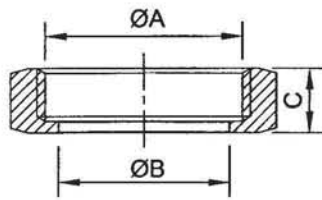

Unit: mm

RJT Hexagonal Nut RJT-13H

SIZE	A	B	C
1.0"	42.266X8 TPI WHIT	33.45	22.2
1.5"	54.966X8 TPI WHIT	46.0	22.2
2.0"	67.920X6 TPI WHIT	58.67	22.2
2.5"	80.620X6 TPI WHIT	71.4	22.2
3.0"	93.320X6 TPI WHIT	84.1	22.2
4.0"	118.720X6 TPI WHIT	109.7	22.2
6.0"	169.520X6 TPI WHIT	163.0	24.0

RJT Round Nut RJT-13R

SIZE	A	B	C	Slots
1.0"	42.266X8 TPI WHIT	58.5	33.45	4
1.5"	54.966X8 TPI WHIT	74.0	46.0	4
2.0"	67.920X6 TPI WHIT	85.5	58.67	6
2.5"	80.620X6 TPI WHIT	98.5	71.4	6
3.0"	93.320X6 TPI WHIT	111.6	84.1	8
4.0"	119.0X6 TPI WHIT	138.0	109.7	8
6.0"	169.520X6 TPI WHIT	197.0	163.0	10

RJT Welding Liner RJT-14

SIZE	A	B	C	D	E
1.0"	22.1	25.4	32.5	41.3	19.5
1.5"	34.8	38.1	45.2	54.0	19.5
2.0"	47.5	50.8	57.9	66.7	19.5
2.5"	60.2	63.5	70.6	79.4	19.5
3.0"	72.9	76.2	83.3	92.1	19.5
4.0"	97.6	101.6	108.7	117.5	19.5
6.0"	148.0	152.4	161.8	169.1	23.5

RJT Hexagonal Nut RJT-13H

SIZE	A	B	C
1.0"	42.266X8TPI WHIT	33.45	22.2
1.5"	54.966X8TPI WHIT	46.0	22.2
2.0"	67.920X6TPI WHIT	58.67	22.2
2.5"	80.620X6TPI WHIT	71.4	22.2
3.0"	93.320X6TPI WHIT	84.1	22.2
4.0"	118.720X6TPI WHIT	109.7	22.2
6.0"	169.520X6TPI WHIT	163.0	24.0