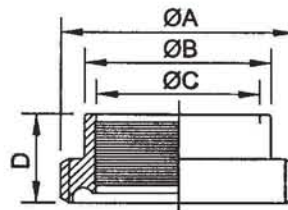

RJT Hexagonal Blank Nut RJT-13HBN

SIZE	A	B	Slots
1.0"	42.266X8 TPI WHIT	22.2	4
1.5"	54.966X8 TPI WHIT	22.2	4
2.0"	67.920X6 TPI WHIT	22.2	4
2.5"	80.620X6 TPI WHIT	22.2	4
3.0"	93.320X6 TPI WHIT	22.2	4
4.0"	118.720X6 TPI WHIT	22.2	4

RJT Hexagonal Nut RJT-13H

SIZE	A	B	C
1.0"	42.266X8TPI WHIT	33.45	22.2
1.5"	54.966X8TPI WHIT	46.0	22.2
2.0"	67.920X6TPI WHIT	58.67	22.2
2.5"	80.620X6TPI WHIT	71.4	22.2
3.0"	93.320X6TPI WHIT	84.1	22.2
4.0"	118.720X6TPI WHIT	109.7	22.2
6.0"	169.520X6TPI WHIT	163.0	24.0

RJT Expanding Liner RJT-14R

SIZE	A	B	C	D
1.0"	32.5	25.5	41.3	20
1.5"	45.2	38.2	54.0	24
2.0"	57.9	50.9	66.7	28
2.5"	70.6	63.6	79.4	32
3.0"	83.3	76.3	92.1	32
4.0"	108.7	101.7	117.5	32

RJT Seal Ring (EPDM, Silicon, Viton)

SIZE	A	B	C
1.0"	33.3	6.6	3.2
1.5"	46.0	6.6	3.2
2.0"	58.7	6.6	3.2
2.5"	71.4	6.6	3.2
3.0"	84.1	6.6	3.2
4.0"	109.5	6.6	3.2
6.0"	162.6	6.6	3.2

RJT Expanding Male RJT-15R

SIZE	A	B	C	D
1.0"	45.72X8T WHIT	32.5	25.5	20
1.5"	58.42X8T WHIT	45.2	38.2	24
2.0"	72.72X6T WHIT	57.9	50.9	28
2.5"	85.42X6T WHIT	70.6	63.6	32
3.0"	98.12X6T WHIT	83.3	76.3	32
4.0"	123.82X6T WHIT	108.7	101.7	32