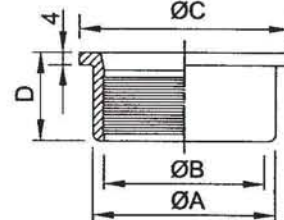

RJT Welding Liner RJT-14

SIZE	A	B	C	D	E
1.0"	22.1	25.4	32.5	41.3	19.5
1.5"	34.8	38.1	45.2	54.0	19.5
2.0"	47.5	50.8	57.9	66.7	19.5
2.5"	60.2	63.5	70.6	79.4	19.5
3.0"	72.9	76.2	83.3	92.1	19.5
4.0"	97.6	101.6	108.7	117.5	19.5
6.0"	148.0	152.4	161.8	169.1	23.5

RJT Hexagonal Blank Nut RJT-13HBN

SIZE	A	B	Slots
1.0"	42.266X8 TPI WHIT	22.2	4
1.5"	54.966X8 TPI WHIT	22.2	4
2.0"	67.920X6 TPI WHIT	22.2	4
2.5"	80.620X6 TPI WHIT	22.2	4
3.0"	93.320X6 TPI WHIT	22.2	4
4.0"	118.720X6 TPI WHIT	22.2	4

RJT Hexagonal Nut RJT-13H

SIZE	A	B	C
1.0"	42.266X8TPI WHIT	33.45	22.2
1.5"	54.966X8TPI WHIT	46.0	22.2
2.0"	67.920X6TPI WHIT	58.67	22.2
2.5"	80.620X6TPI WHIT	71.4	22.2
3.0"	93.320X6TPI WHIT	84.1	22.2
4.0"	118.720X6TPI WHIT	109.7	22.2
6.0"	169.520X6TPI WHIT	163.0	24.0

RJT Expanding Liner RJT-14R

SIZE	A	B	C	D
1.0"	32.5	25.5	41.3	20
1.5"	45.2	38.2	54.0	24
2.0"	57.9	50.9	66.7	28
2.5"	70.6	63.6	79.4	32
3.0"	83.3	76.3	92.1	32
4.0"	108.7	101.7	117.5	32

RJT Seal Ring (EPDM, Silicon, Viton)