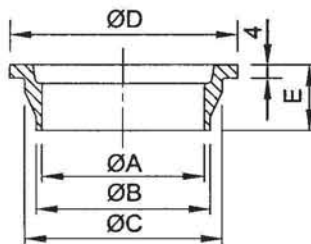

Unit: mm

RJT Hexagonal Nut RJT-13H

SIZE	A	B	C
1.0"	42.266X8 TPI WHIT	33.45	22.2
1.5"	54.966X8 TPI WHIT	46.0	22.2
2.0"	67.920X6 TPI WHIT	58.67	22.2
2.5"	80.620X6 TPI WHIT	71.4	22.2
3.0"	93.320X6 TPI WHIT	84.1	22.2
4.0"	118.720X6 TPI WHIT	109.7	22.2
6.0"	169.520X6 TPI WHIT	163.0	24.0

RJT Round Nut RJT-13R

SIZE	A	B	C	Slots
1.0"	42.266X8 TPI WHIT	58.5	33.45	4
1.5"	54.966X8 TPI WHIT	74.0	46.0	4
2.0"	67.920X6 TPI WHIT	85.5	58.67	6
2.5"	80.620X6 TPI WHIT	98.5	71.4	6
3.0"	93.320X6 TPI WHIT	111.6	84.1	8
4.0"	119.0X6 TPI WHIT	138.0	109.7	8
6.0"	169.520X6 TPI WHIT	197.0	163.0	10

RJT Hexagonal Blank Nut RJT-13HBN

SIZE	A	B	Slots
1.0"	42.266X8 TPI WHIT	22.2	4
1.5"	54.966X8 TPI WHIT	22.2	4
2.0"	67.920X6 TPI WHIT	22.2	4
2.5"	80.620X6 TPI WHIT	22.2	4
3.0"	93.320X6 TPI WHIT	22.2	4
4.0"	118.720X6 TPI WHIT	22.2	4

RJT Hexagonal Nut RJT-13H

SIZE	A	B	C
1.0"	42.266X8TPI WHIT	33.45	22.2
1.5"	54.966X8TPI WHIT	46.0	22.2
2.0"	67.920X6TPI WHIT	58.67	22.2
2.5"	80.620X6TPI WHIT	71.4	22.2
3.0"	93.320X6TPI WHIT	84.1	22.2
4.0"	118.720X6TPI WHIT	109.7	22.2
6.0"	169.520X6TPI WHIT	163.0	24.0