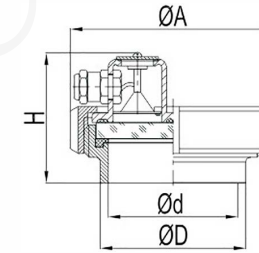

四通视镜，等对面式可观设计，可在不同角度观察，需垂直安装。
Four-way sight glass, and other observable design, can be viewed at different angles, and needs to be installed vertically.

直通管道视镜，全口径设计，360°任意角度观察，可垂直或水平安装，另不锈钢可配防护罩。
Straight through sight glass, full diameter design, 360° arbitrary viewing angle, can be installed vertically or horizontally, and stainless steel can be equipped with protective cover

LED带灯视镜
LED light Indicator Sight Glass

带灯视镜
Light Indicator Sight Glass

活接视镜
Union Type Sight Glass

JO1157

SIZE	d	D	A	H
DN50	50	57	82	131
DN65	65	72	98	139
DN80	81	87	126	157
DN100	100	108	138	143
DN125	125	133	165	147
DN150	150	159	197	155

JO1158

SIZE	d	D	A	H
DN80	81	87	126	90
DN100	100	108	138	100
DN125	125	133	165	90
DN150	150	159	197	96

JO1159

SIZE	d	D1	D	H
1.5"	35.1	38.1	71	32
2"	47.8	50.8	82	34
2.5"	59.5	63.5	98	34
3"	72.2	76.2	112	39
3.5"	84.9	88.9	125	39
4"	97.6	101.6	140	44

焊接式直通视镜
Welded Straight Sight Glass

JO1169

SIZE	d	D1	D	H
1"	22.4	25.4	78	140
1.25"	28.8	31.8	78	140
1.5"	35.1	38.1	86	140
2"	47.8	50.8	102	142
2.5"	59.5	63.5	115	146
3"	72.2	76.2	124	146
4"	97.6	101.6	154	154