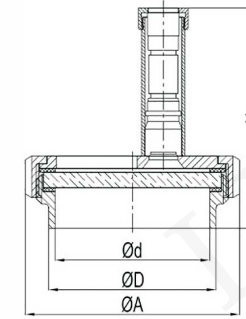

LED带灯视镜
LED light Indicator Sight Glass