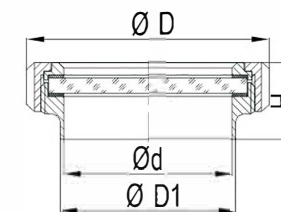

四通视镜，等对面式可观设计，可在不同角度观察，需垂直安装。
Four-way sight glass, and other observable design, can be viewed at different angles, and needs to be installed vertically.

直通管道视镜，全口径设计，360°任意角度观察，可垂直或水平安装，另不锈钢可配防护罩。
Straight through sight glass, full diameter design, 360° arbitrary viewing angle, can be installed vertically or horizontally, and stainless steel can be equipped with protective cover

LED带灯视镜
LED light Indicator Sight Glass

带灯视镜
Light Indicator Sight Glass

活接视镜
Union Type Sight Glass

JO1157

SIZE	d	D	A	H
DN50	50	57	82	131
DN65	65	72	98	139
DN80	81	87	126	157
DN100	100	108	138	143
DN125	125	133	165	147
DN150	150	159	197	155

JO1158

SIZE	d	D	A	H
DN80	81	87	126	90
DN100	100	108	138	100
DN125	125	133	165	90
DN150	150	159	197	96

JO1159

SIZE	d	D1	D	H
1.5"	35.1	38.1	71	32
2"	47.8	50.8	82	34
2.5"	59.5	63.5	98	34
3"	72.2	76.2	112	39
3.5"	84.9	88.9	125	39
4"	97.6	101.6	140	44

焊接式直通视镜
Welded Straight Sight Glass

JO1169

SIZE	d	D1	D	H
1"	22.4	25.4	78	140
1.25"	28.8	31.8	78	140
1.5"	35.1	38.1	86	140
2"	47.8	50.8	102	142
2.5"	59.5	63.5	115	146
3"	72.2	76.2	124	146
4"	97.6	101.6	154	154