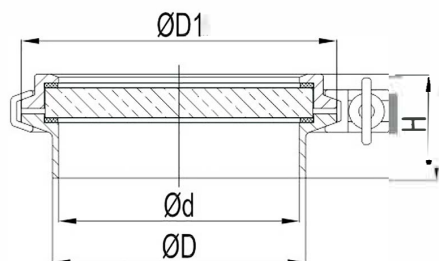

四通视镜，等对面式可观设计，可在不同角度观察，需垂直安装。
Four-way sight glass, and other observable design, can be viewed at different angles, and needs to be installed vertically.

直通管道视镜，全口径设计，360°任意角度观察，可垂直或水平安装，另不锈钢可配防护罩。
Straight through sight glass, full diameter design, 360° arbitrary viewing angle, can be installed vertically or horizontally, and stainless steel can be equipped with protective cover

JO1158

SIZE	d	D	A	H
DN80	81	87	126	90
DN100	100	108	138	100
DN125	125	133	165	90
DN150	150	159	197	96

JO1159

SIZE	d	D1	D	H
1.5"	35.1	38.1	71	32
2"	47.8	50.8	82	34
2.5"	59.5	63.5	98	34
3"	72.2	76.2	112	39
3.5"	84.9	88.9	125	39
4"	97.6	101.6	140	44

JO1160

SIZE	d	D1	D	H
DN40	37	40	71	32
DN50	49	52	82	34
DN65	66	70	98	34
DN80	81	85	125	39
DN100	100	104	140	44

夹式视镜
Clip type sight glass

JO1161

SIZE	d	D	D1	H
1.5"	35.1	38.1	64	35
2"	47.8	50.8	77.5	35
2.5"	59.5	63.5	91	35
3"	72.2	76.2	106	35
3.5"	84.9	88.9	119	35
4"	97.6	101.6	119	35

JO1162

SIZE	d	D	D1	H
DN40	37	40	64	35
DN50	49	52	77.5	35
DN65	66	70	91	35
DN80	81	85	106	35
DN100	100	104	119	35

JO1163

SIZE	D	A	H	L
1.5"	38.1	38	80	130
2"	50.8	50	97	150
2.5"	63.5	63.5	111	170
3"	76.2	73	124	190
4"	101.6	100	149	240